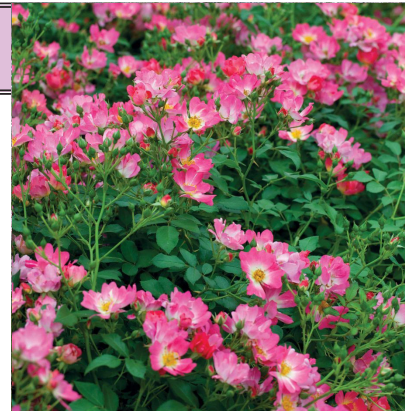

Rosa 'Pink Drift'
Groundcover Rose

<https://plantaddicts.com/pink-drift-rose>